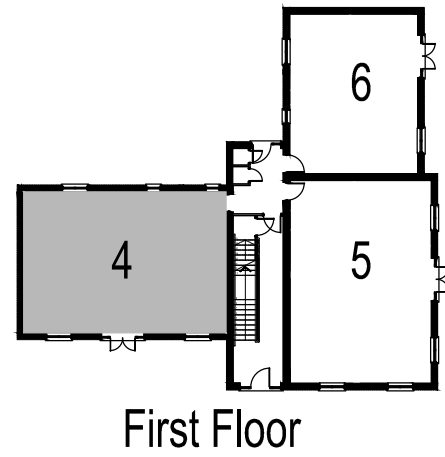

Block AF1 Floorplans
Plots, 4 & 7

Location	Room size - Metric	Room size - Imperial
Living / Kitchen	6731mm x 3728mm	22' 1" x 12' 3"
Bedroom 1	3728mm x 3189mm	12' 3" x 10' 6"
Bedroom 2	5189mm x 3135mm	17' x 10' 3"