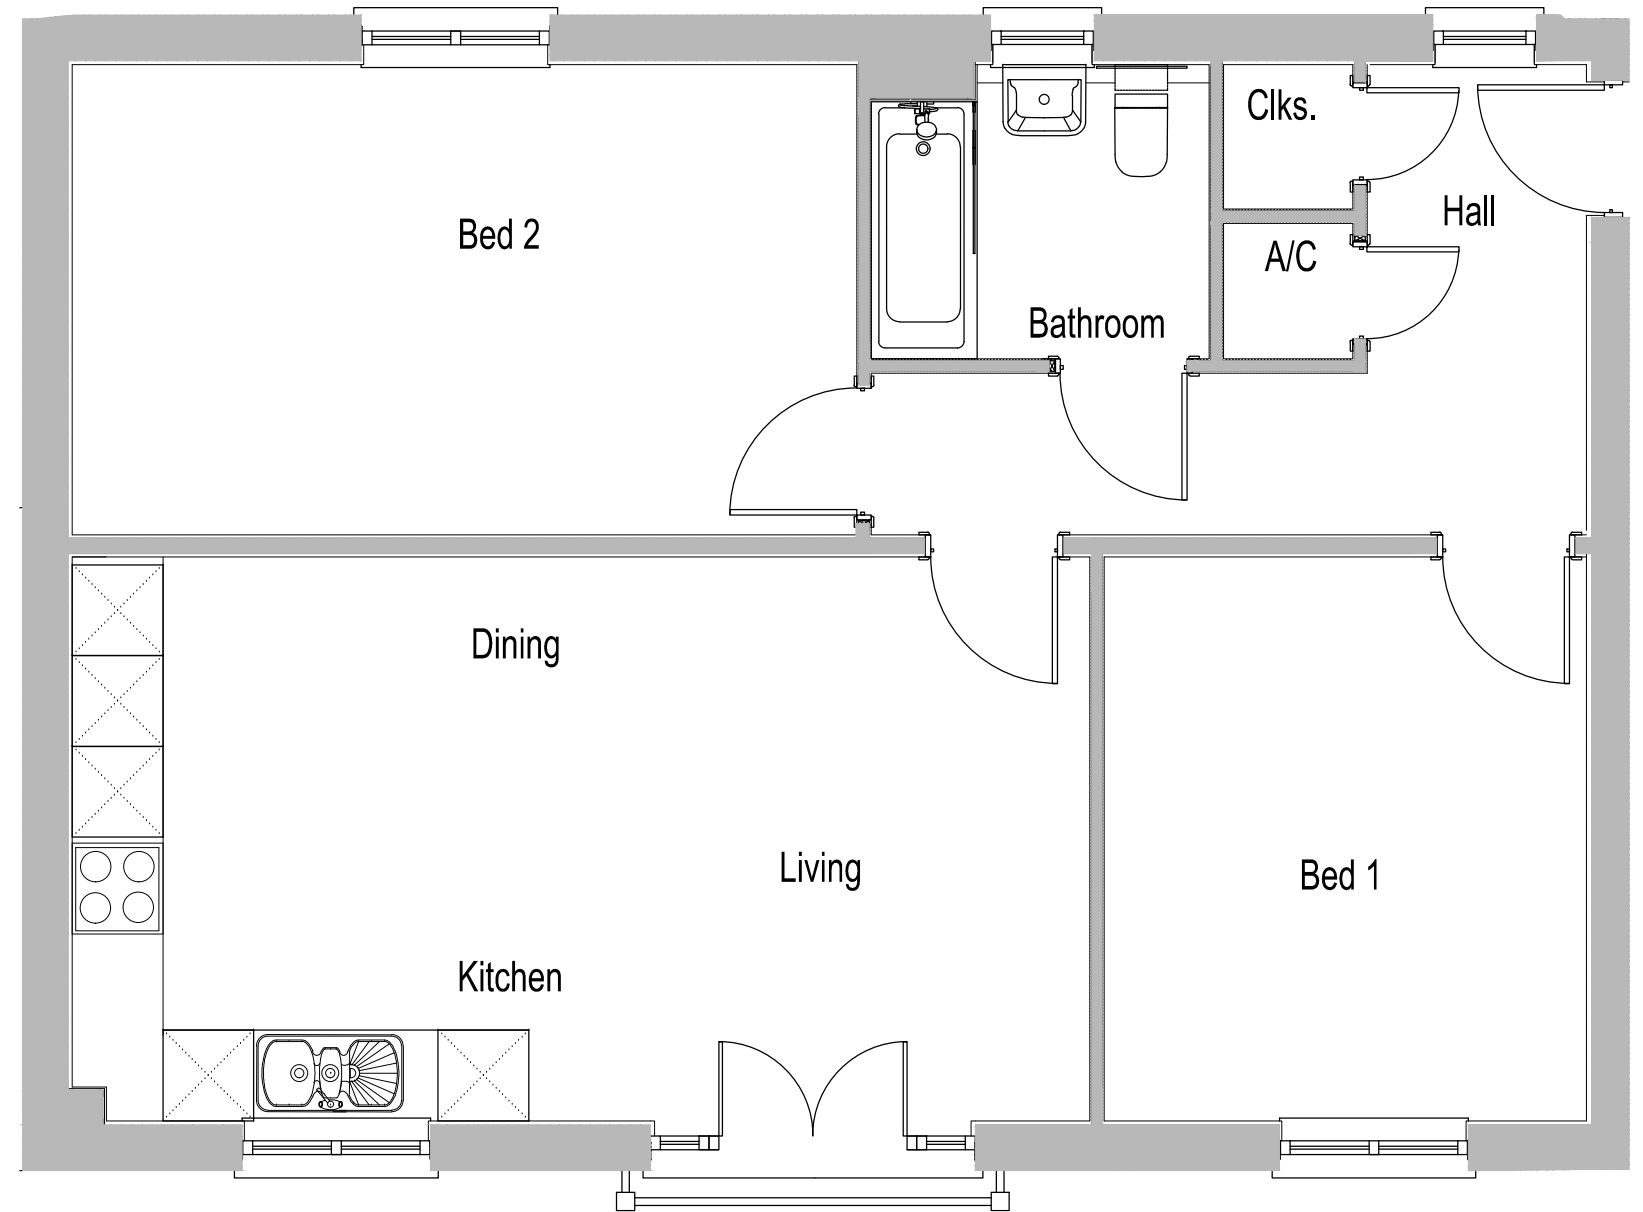

Block AF1 Floorplans
Plots, 4 & 7

Location	Room size - Metric	Room size - Imperial
Living / Kitchen	6731mm x 3728mm	22' 1" x 12' 3"
Bedroom 1	3728mm x 3189mm	12' 3" x 10' 6"
Bedroom 2	5189mm x 3135mm	17' x 10' 3"