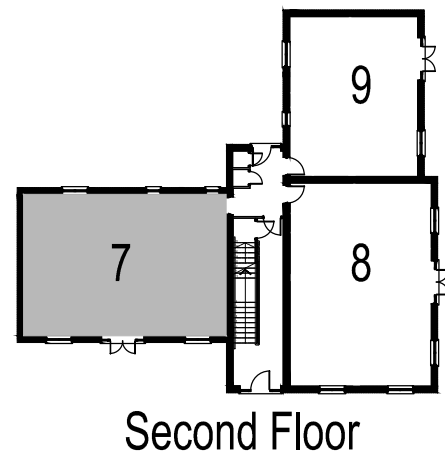

Block AF1 Floorplans
Plots, 4 & 7

Location	Room size - Metric	Room size - Imperial
Living / Kitchen	6731mm x 3728mm	22' 1" x 12' 3"
Bedroom 1	3728mm x 3189mm	12' 3" x 10' 6"
Bedroom 2	5189mm x 3135mm	17' x 10' 3"