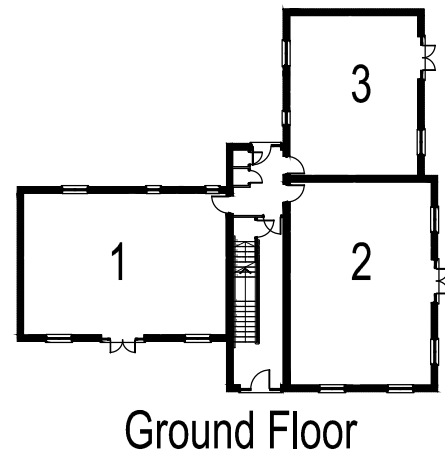

Block AF1 Floorplans
Plots, 4 & 7

Location	Room size - Metric	Room size - Imperial
Living / Kitchen	6731mm x 3728mm	22' 1" x 12' 3"
Bedroom 1	3728mm x 3189mm	12' 3" x 10' 6"
Bedroom 2	5189mm x 3135mm	17' x 10' 3"