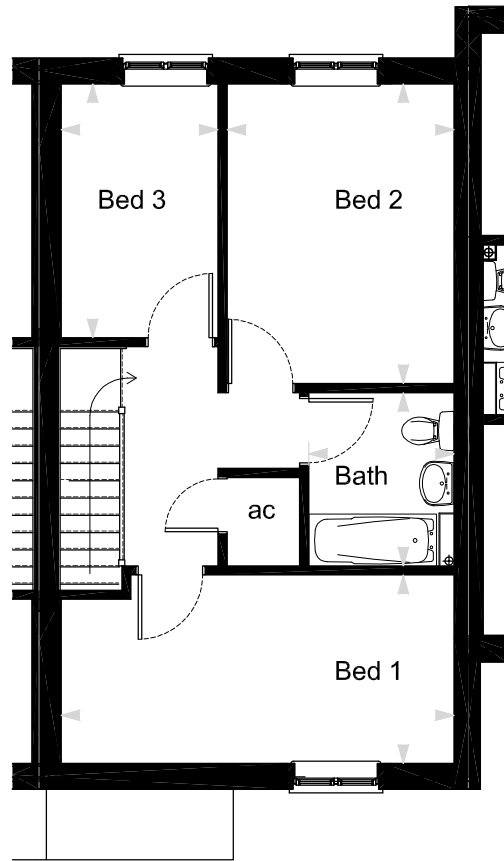

## FIRST FLOOR

Bedroom.1	5194x2491mm	(17' 0" x 8' 2" )
Bedroom.2	3001x3962mm	( 9' 10" x 13' 0")
Bedroom.3	2073x3356mm	( 6' 9" x 11' 0")
Bathroom	1923x2292mm	( 6' 3" x 7' 6" )

## GROUND FLOOR

Living/Dining	5194x5076mm	(17' 0" x 16' 7" )
Kitchen	2894x3782mm	( 9' 6" x 12' 5" )
WC	967x1787mm	( 3' 2" x 5' 10" )